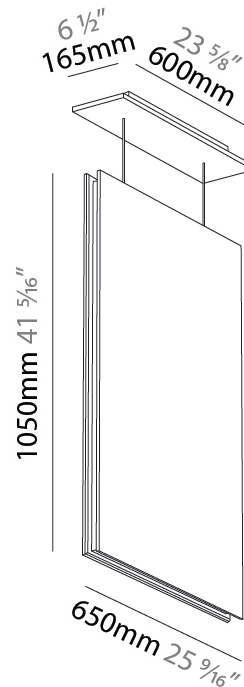

1. To build a product code in our configurator select the specify button on the base model # product page
2. To build a manual product code on this datasheet choose from the options listed below in blue font and add the suffix to the base model #

GENERAL

Series: Lullaby
Brand: Prolicht
Division: Architectural
Mounting Type: Suspension
Mounting Location: Ceiling
Subcategory: Acoustic

PHYSICAL

Shape: Rectangle
Length (mm): 650
Length (in): 25 ³/₁₆
Width (mm): 50
Width (in): 1 ¹⁵/₁₆
Height (mm): 1050
Height (in): 41 ⁵/₁₆
Light Distribution: Direct
Fixture Finish: ANC / ASH / BNA / BTC / BZE / CEL / EGG / EVG / FOG / FOS / FST / FUA / IRI / IRO / KHA / LIC / LIM / MER / MSN / MUS / ONX / PEA / PLU / POL / PPY / RAY / ROY / RST / STE / SWD / TAN / TAU
Fixture Material: Aluminum
Cable Details: 2,000mm / 6,000mm Transparent Cable

ELECTRICAL

Lamp Type: LED (Zhaga Standard)
Input Wattage (W): 13
Total Output Wattage (W): 11.8
Dimming: Non-Dimmable / 0-10V Dimming
Driver Included: Yes
Driver Location: Integrated
Driver Type: Constant Current - Universal
Driver Class: Class 2
Input Voltage (V): 120 - 277

LED

Color Temperature (°K): 2700 / 3000 / 3500 / 4000
Max. Delivered Lumen (lm): 1716 / 1741 / 1758 / 1791
Nominal Lumen (lm): 2050 / 2080 / 2100 / 2140
CRI: >90 CRI
Lamp Life (hrs): 80000

OPTICAL

Beam Angle: 80

RATINGS AND CERTIFICATIONS

Certified By: Certified for North American Standards
IP rating: IP20